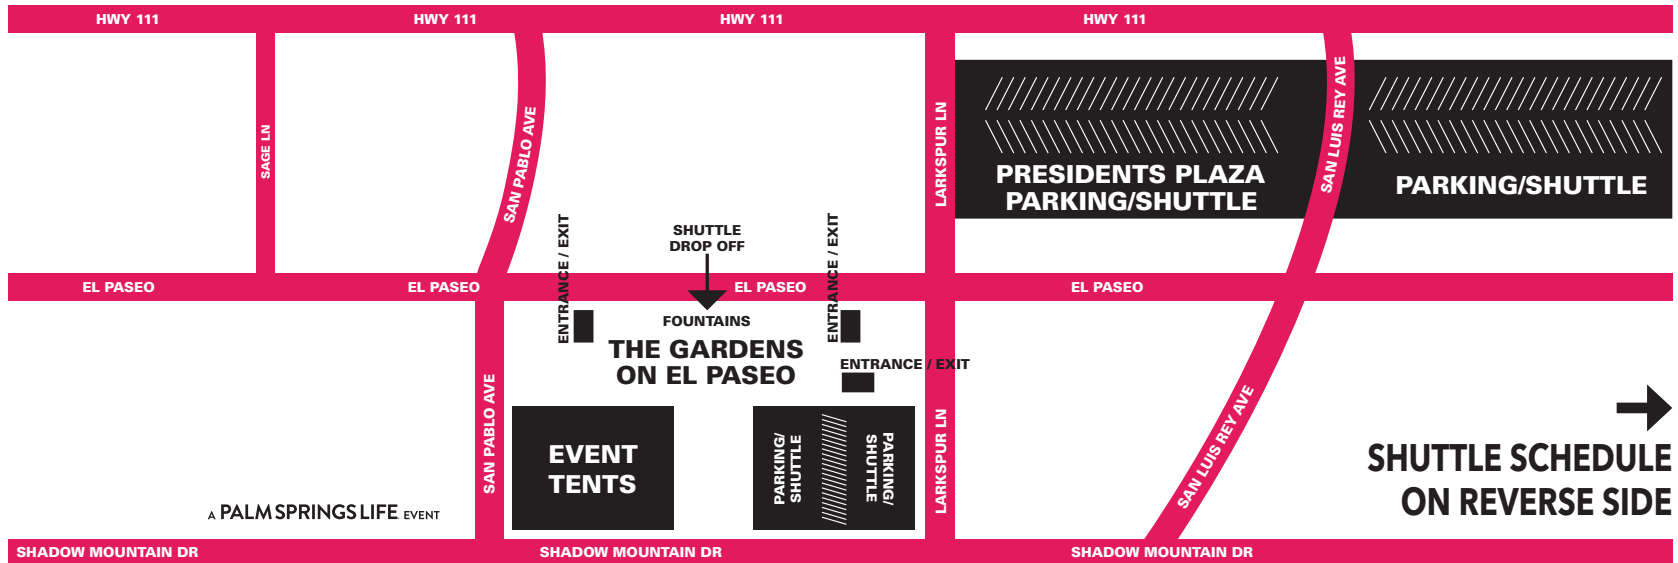

SHUTTLE MAP & SCHEDULE // MARCH 19-27, 2022

EL PASEO JEWELERS
FASHION WEEK
EL PASEO

PRESENTED BY BOBBI LAMPROS
MARCH 19-26, 2022

#FWEP #FASHIONWEEKELPASEO
#PALMSPRINGSLIFE #PSLIFE

@FASHIONWEEKELPASEO @PALMSPRINGSLIFEMAGAZINE

**COMPLIMENTARY
PARKING AND SHUTTLE
PICK UP AVAILABLE
AT PRESIDENTS PLAZA
HIGHLIGHTED ON
THIS MAP.**

PALM DESERT FOOD & WINE

PRESENTED BY
AGUA CALIENTE CASINOS
at The Gardens on El Paseo | March 25-27, 2022

#PDFW #PDFWFESTIVAL
#PALMSPRINGSLIFE #PSLIFE

@PDFOODANDWINE @PALMSPRINGSLIFEMAGAZINE